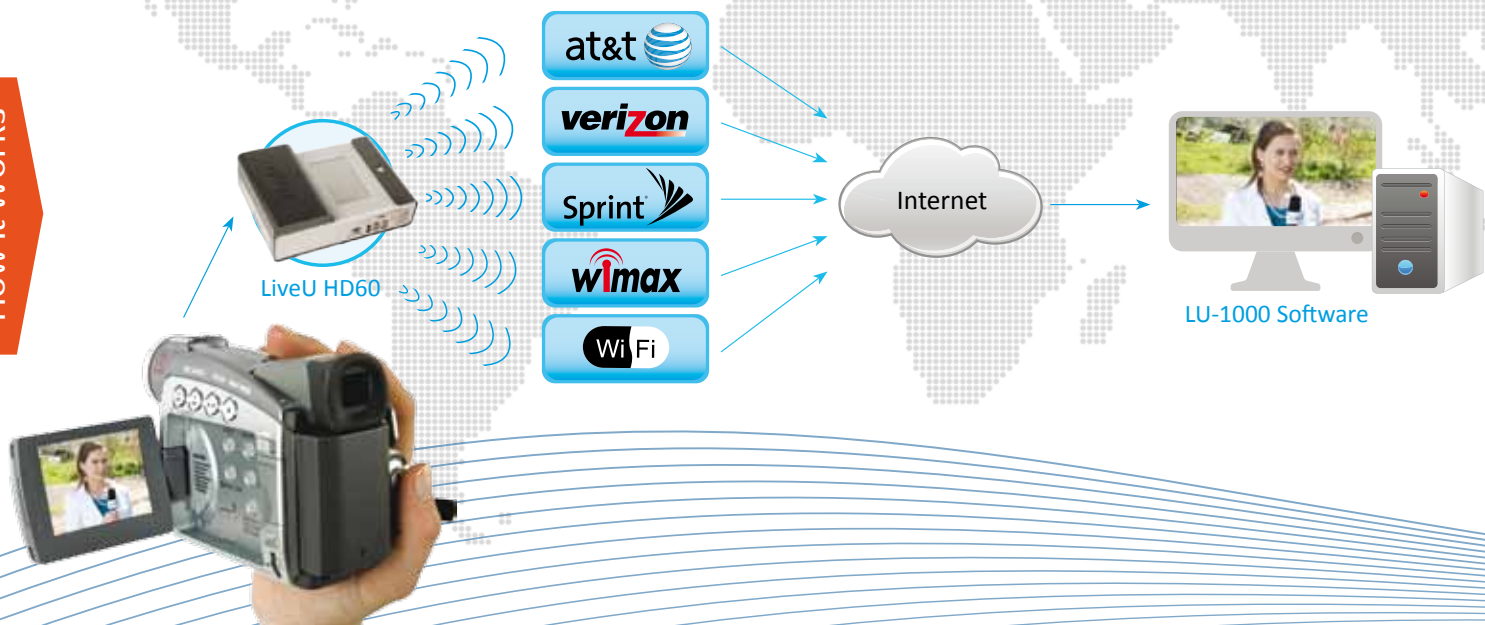

- **Multi-Channel Aggregation:** Simultaneously bonds up to 12 modems over any and all 3G/4G cellular, WiMAX networks, Wi-Fi, Ethernet and BGAN satellite
- **Fully Integrated Unit:** Everything is included in one compact and easy-to-use device
- **Full HD Video:** From CIF up to 1080 High-Definition
- **Any Video Camera:** Interfaces to SDI, HDMI, DV or analog A/V input
- **Operational Modes:** Optimized for specific scenarios such as Interview (low latency), File Transfer and more
- **Multi-Client Video Receiver:** Using off-the-shelf hardware, the server software supports multiple field units simultaneously with SDI outputs, FME, WME, and H.264 streaming
- **Diverse Power-Supply:** Internal battery, Anton-Bauer, IDX, 110/220 AC, Vehicle Lighter
- **Additional Features:** Remote Monitoring and Control, Media Recording, Store-and-Forward Mode etc.
- **Integrated Antenna Array:** Allowing transmission in areas of very poor cellular coverage

Full Service

LiveU takes care of everything, testing modems, selecting SIM packages, handling cellular operators' billing issues, worldwide roaming support.

How it Works